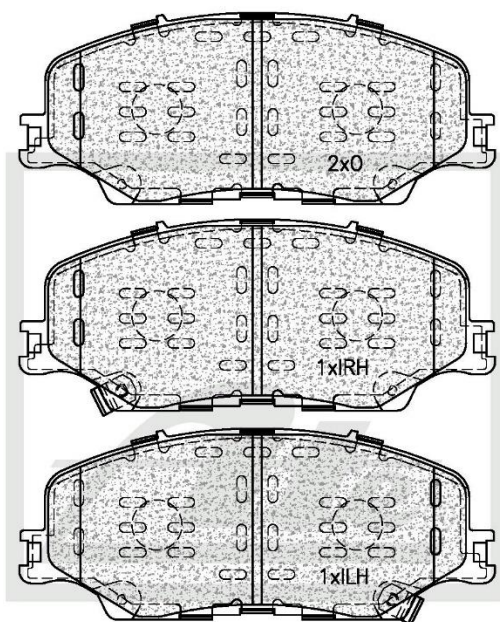

NEW PART NUMBER

Drawing

SUPPLIED WITH 2 X WEAR INDICATOR PADS PER SET
NOTE : L + R HANDED

← 152 →   61.1   ← 16.4 →

Details of New Part

Brake Pad – Front

Product Dimensions

Length – 152.0mm

Height – 61.1mm

Thickness – 16.4mm

Package Dimensions

Weight – 2080.6g

L – 184.0mm

W – 100.0mm

H – 65.0mm